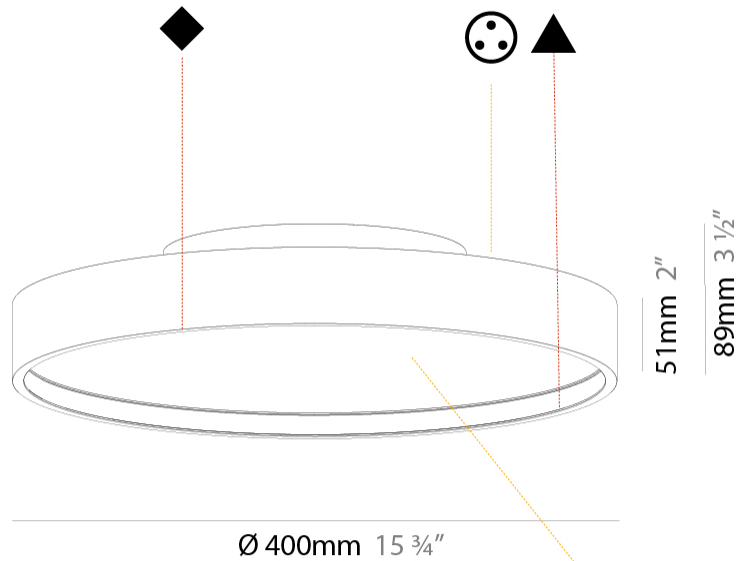

GENERAL

Series: Sign Diva
Subseries: Sign Diva Korona
Partner: Prolicht
Division: Architectural
Installation: Surface
Product Type: Ceiling Surface
Mounting Location: Ceiling
Light Distribution: Direct / Indirect

PHYSICAL

Shape: Round
Diameter (mm): 400
Diameter (in): 15 3/4
Height (mm): 89
Height (in): 3 1/2
Weight (kg): 3.113
Weight (lbs): 6.863
Diffuser: Direct - PMMA - Opal/Micro-Prism/Sparkling Secret/Vintage Industrial / Indirect - White/Yellow/Orange/Red/Blue/Green
Fixture Finish: SSR / BKV / CWI / CRY / HAB / UFT / ITA / RUA / FTG / MYG / LOD / PUS / FRO / FUP / KIA / POP / BLS / SPG / MEY / GOH / CHC / COM / ABZ / JAG / OBR / MOS / ROR
Fixture Material: PMMA / Extruded Aluminum / Steel

ELECTRICAL

Lamp Type: LED (Zhaga Standard)
Input Wattage (W): 19.8
Total Output Wattage (W): 16
Dimming: Tri-Mode (Non-Dimming and Phase Dimming (120Vac only) and 0-10V Dimming)
Driver Included: Yes
Driver Location: Integrated
Driver Type: Constant Current - Universal
Driver Class: Class 2
Input Voltage (V): 120 - 277
Constant Current (MA): 500

LED

Color Temperature (°K): 3000 / 3500 / 4000
Max. Delivered Lumen (lm): 2280 / 2313 / 2360
CRI: >90 CRI
Lamp Life (hrs): 50000

OPTICAL

RATINGS AND CERTIFICATIONS

Certified By: Certified for North American Standards
IP rating: IP20